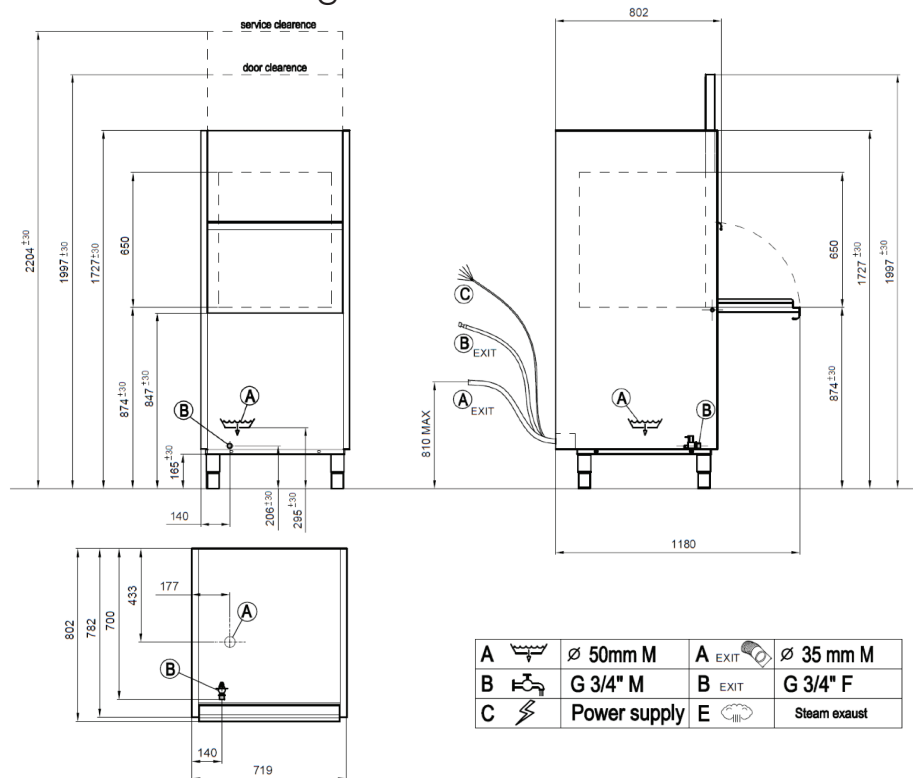

VP-1 POT & UTENSIL WASHER

The VP-1 pot washer has 1.5kW of washing power and is suitable for washing operations with a chamber height of 600mm.

Standard Features

- Built in booster heater and thermostop
- Cycle times (seconds) 120 - 360 - 480 - continuous - self cleaning cycle
- Built-in detergent/rinse aid dispensers
- Built-in drain pump (drain height 810mm max)
- Break tank (back flow system)

**WATER
SAVING**

**ECO
FRIENDLY**

Power supply	400V 50 Hz
Total power	10.5KW
Total current	3 X 20 Amp
Wash tank capacity	37 ltrs
Water consumption (per cycle)	3 ltrs
Rinsing temp (approx)	85°C
Rack size	560mm x 630mm
Tallest washable item	600mm
Weight (empty)	148 kg