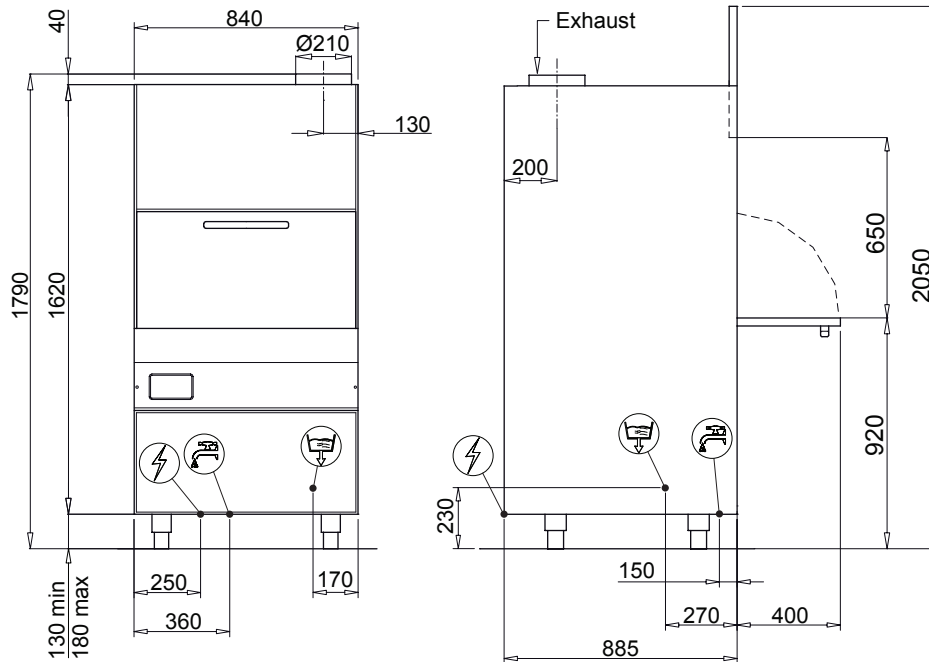

# RP-2 POT & UTENSIL WASHER

The RP-2 Pot washer has 1.75kW of washing power and is suitable for heavy duty washing operations with a chamber height of 645mm.

\*\*Needs hot and cold water connection

**WATER  
SAVING**

**ECO  
FRIENDLY**

Power supply	415V 50 Hz
Total power	12.5KW
Total current	3 x 20 Amp
Wash tank capacity	78 ltrs
Water consumption (per cycle)	4.3 ltrs
Rinsing temp (approx)	85°C
Rack size	700mm x 700mm
Tallest washable item	645mm
Weight (empty)	199 kg
Drain hose diameter	Ø 32mm
Water connection (Hot*)	3/4" hose